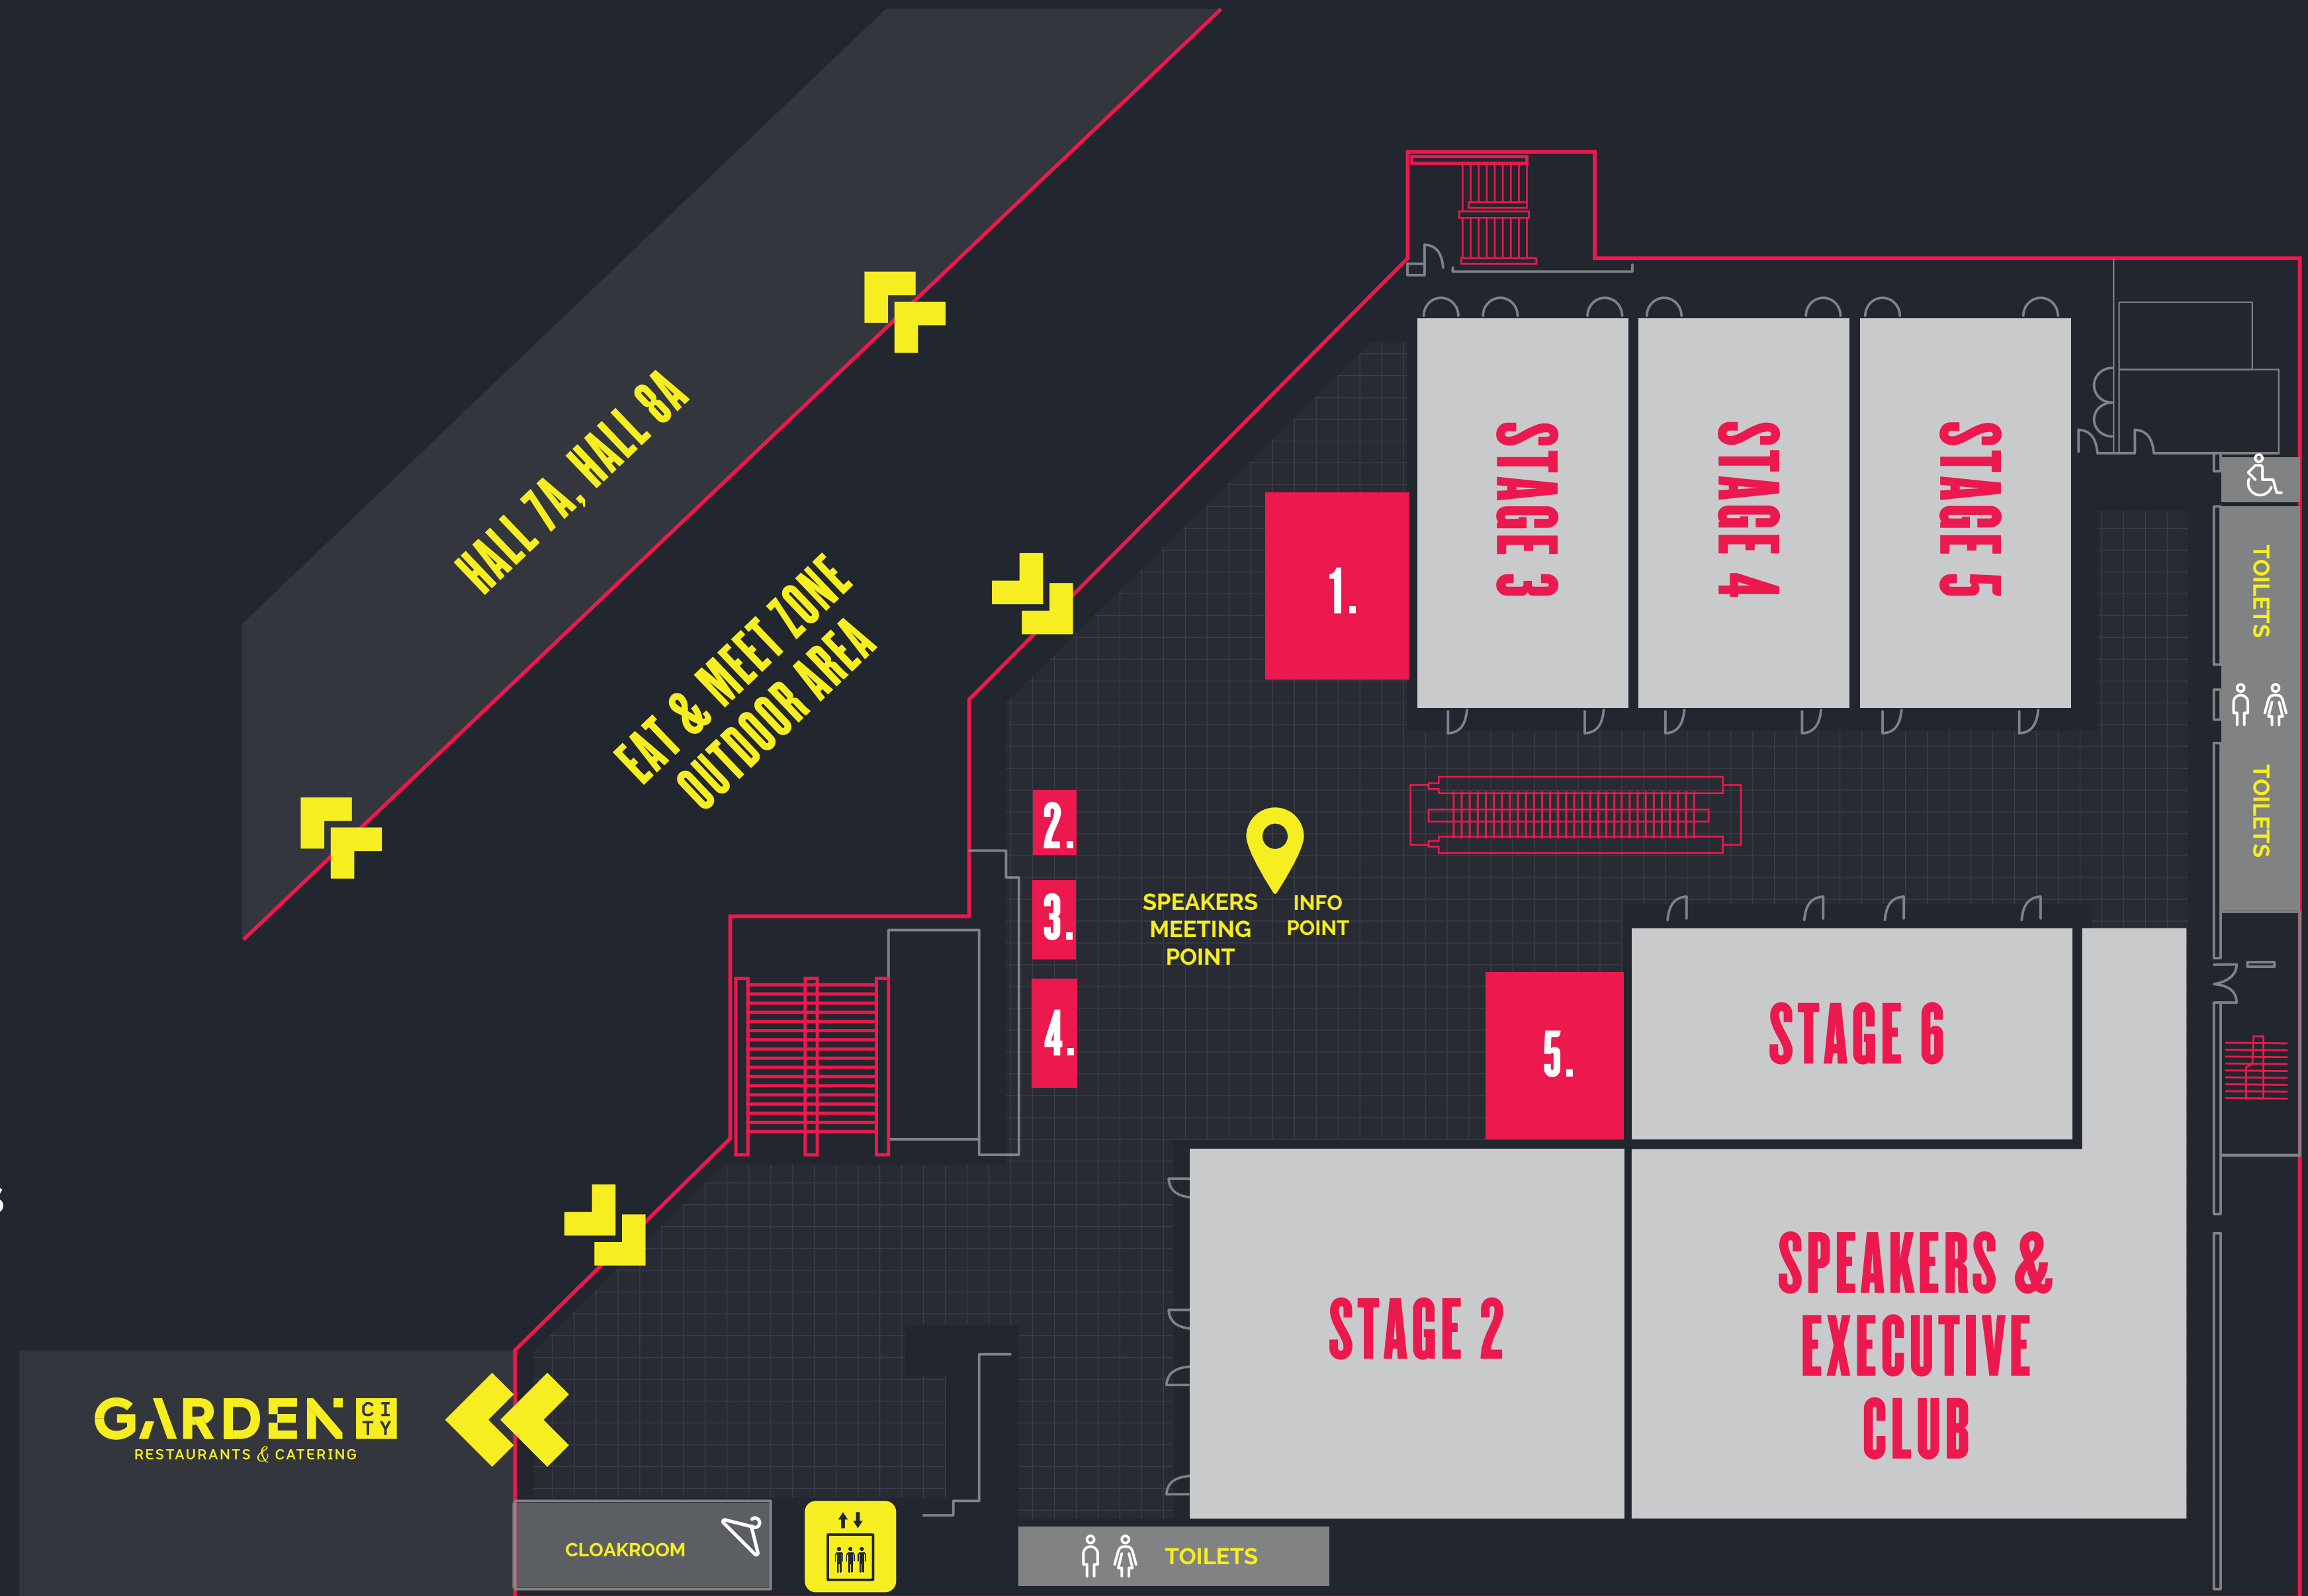

P1 PCC

PARTNER ZONES

1. CAFÉ FRANCE CCIFP
2. PULS BIZNESU
3. mObywatel
3. NASK
4. MAKi

GARDEN CITY
RESTAURANTS & CATERING

1. BASILICO BISTRO - LUNCH
2. OREGANO & WINE
3. MASTERCARD ZONE
4. SAFFRON - LUNCH
  FOR SPEAKERS & PARTNERS
5. VANILLA
6. CINNAMON