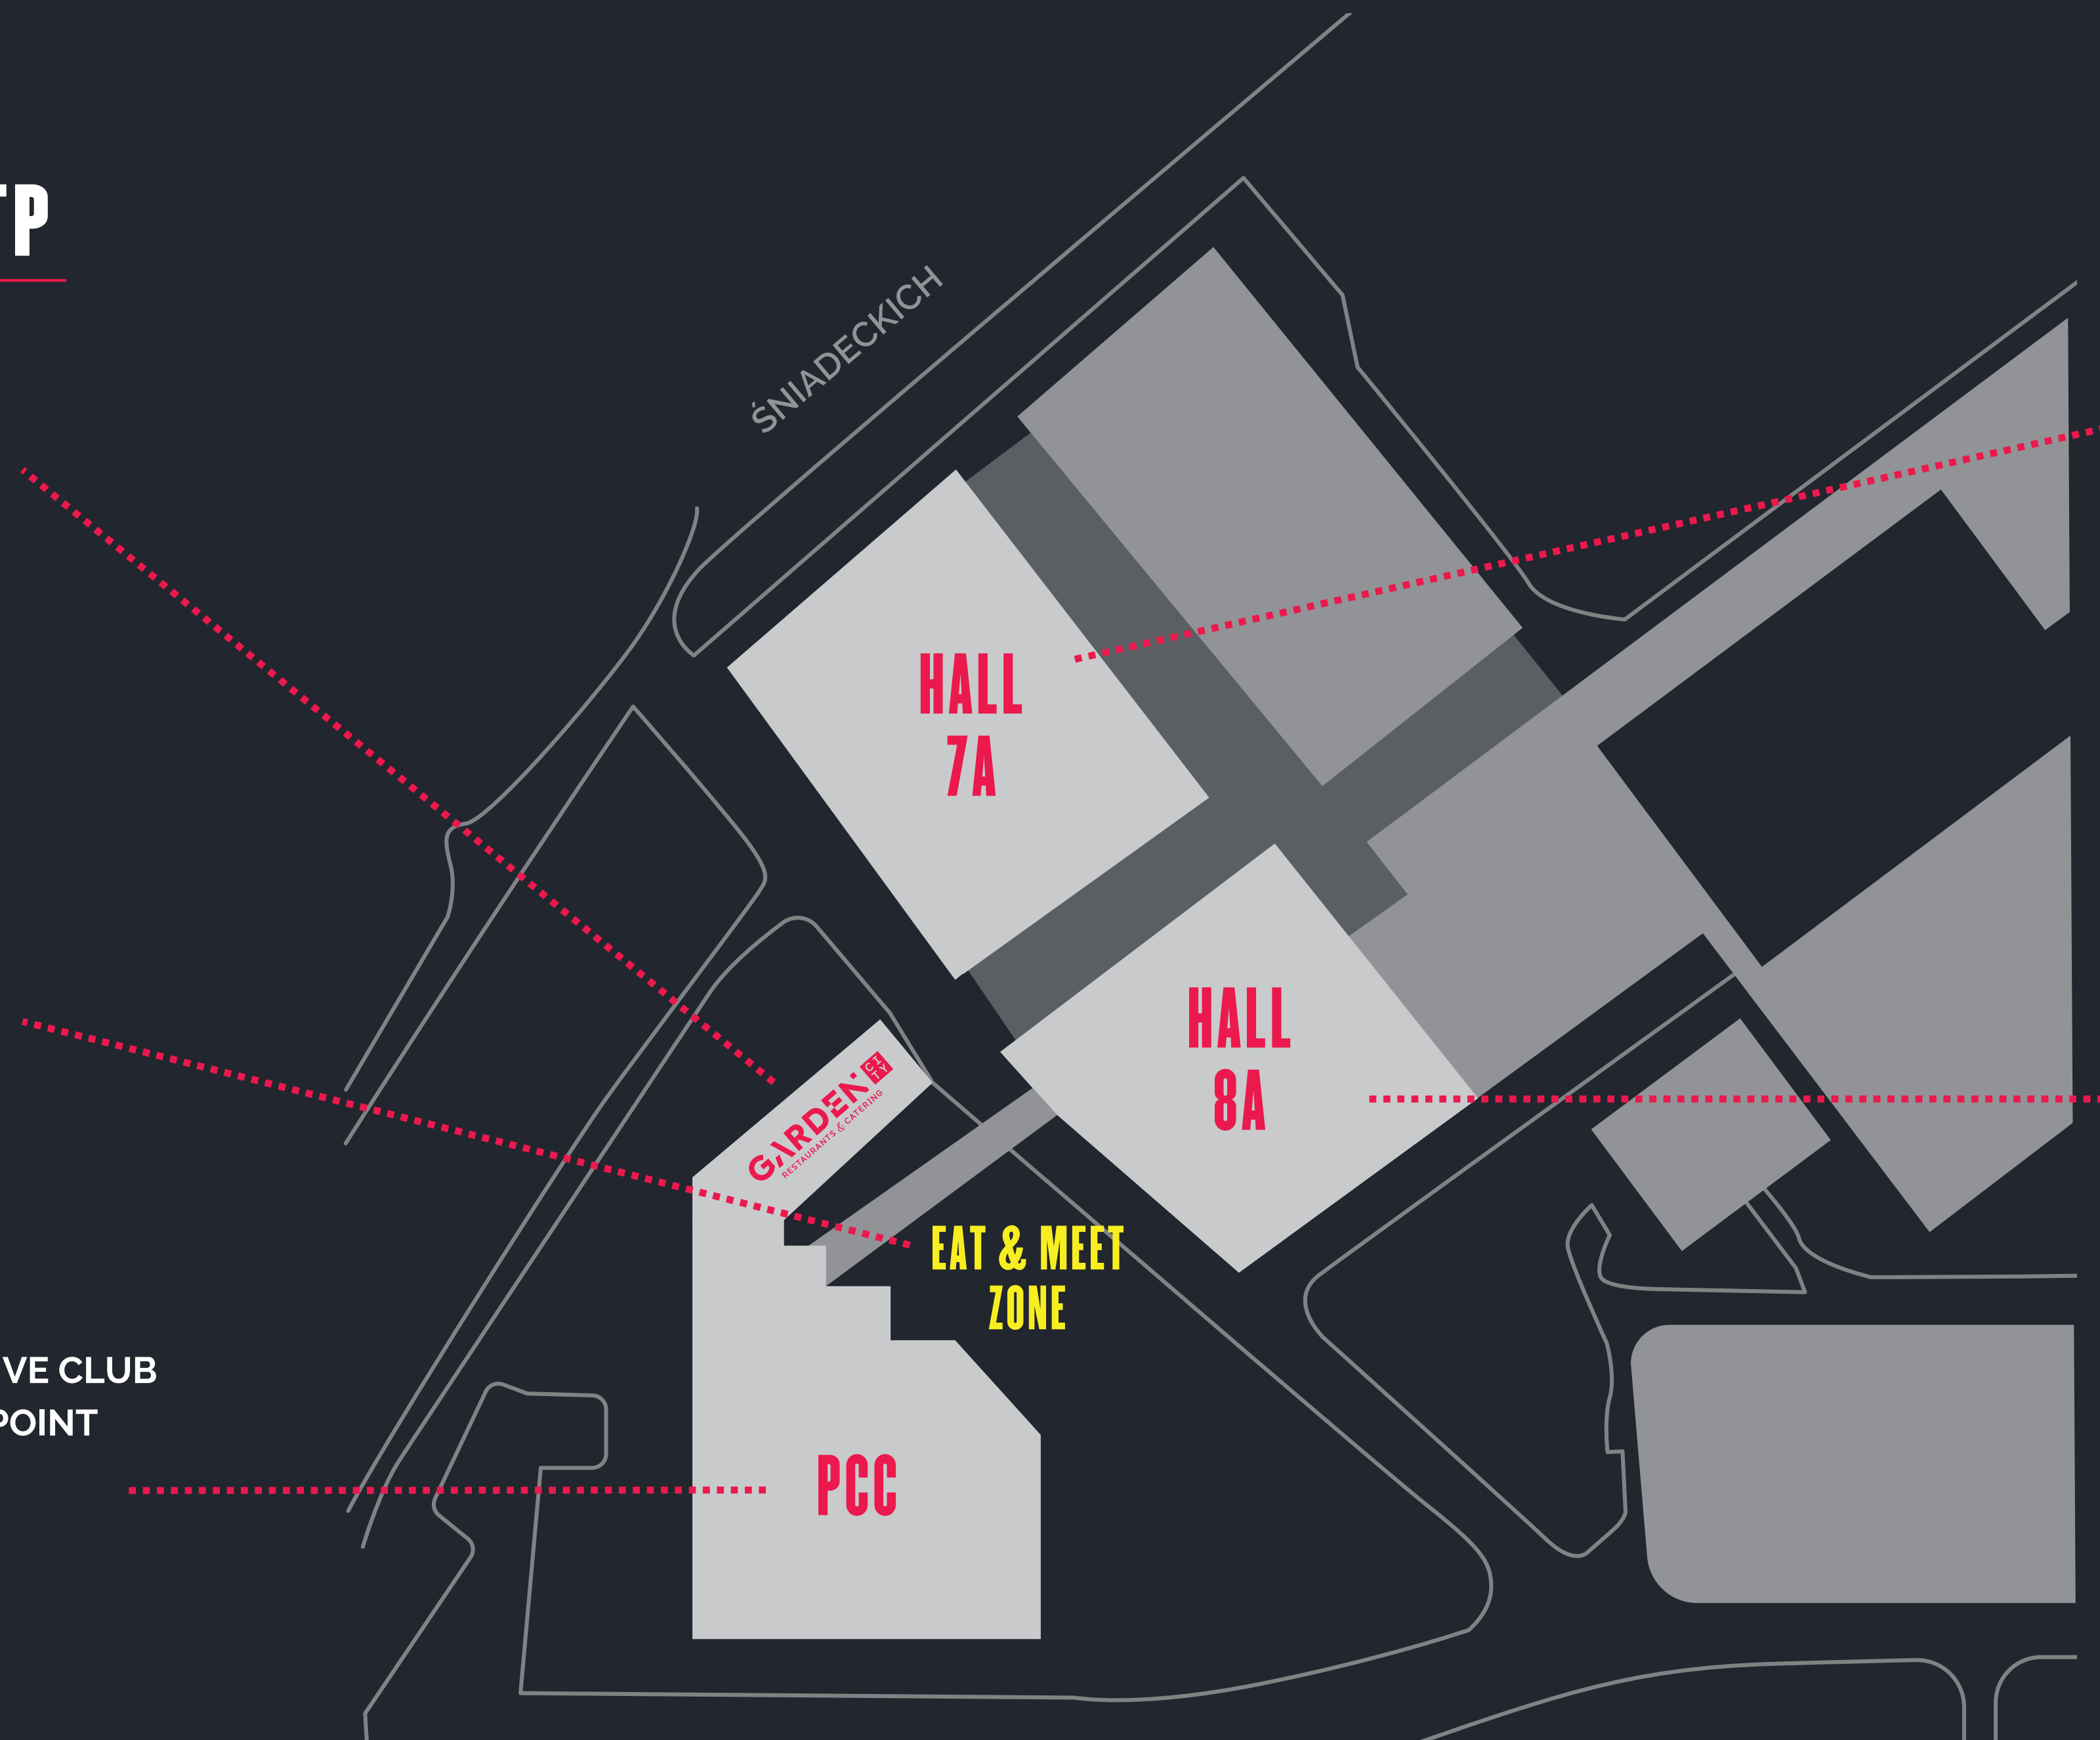

VENUE **MTP**

VENUE MTP

GARDEN CT

RESTAURANTS & CATERING

- BASILICO BISTRO
- OREGANO & WINE
- MASTERCARD ZONE
- SAFFRON
- VANILLA
- CINNAMON

EAT & MEET ZONE OUTDOOR AREA

- FOOD TRUCKS
- PARTNER ZONES

PCC

- STAGE 1 - 6
- SPEAKERS & EXECUTIVE CLUB
- SPEAKERS MEETING POINT
- PARTNER ZONES
- ROUNDTABLES 1-2
- MEETING ROOMS
- MEDIA ZONE
- FIRST AID POINT

HALL 7A

- IMPACT ARENA
- THREE SEAS STARTUP CITY
- UKRAINIAN HOUSE
- MOON ZONE
- PARTNER ZONES

HALL 8A

- STAGE 8
- IMPACT LINK ZONE
- IMPACT BOOKSTORE
- IMPACT ART
- PARTNER ZONES
- SPEAKERS LOUNGE
- CLOAKROOM
- REGISTRATION

PO PCC

PARTNER ZONES

- 1. PCSS
- 2. DELL TECHNOLOGIES

MEDIA ZONE

- 1. 300 GOSPODARKA
- 2. BRIEF
- 3. BUSINESS INSIDER
- 4. DZIENNIK GAZETA PRAWNA
- 5. GAZETA BANKOWA
- 6. INNPOLAND
- 7. INTERIA
- 8. MMP
- 9. MONEY.PL
- 10. MY COMPANY
- 11. PAP
- 12. PULS BIZNESU
- 13. RADIO 357
- 14. RMF FM
- 15. RZECZPOSPOLITA
- 16. SUPER BIZNES