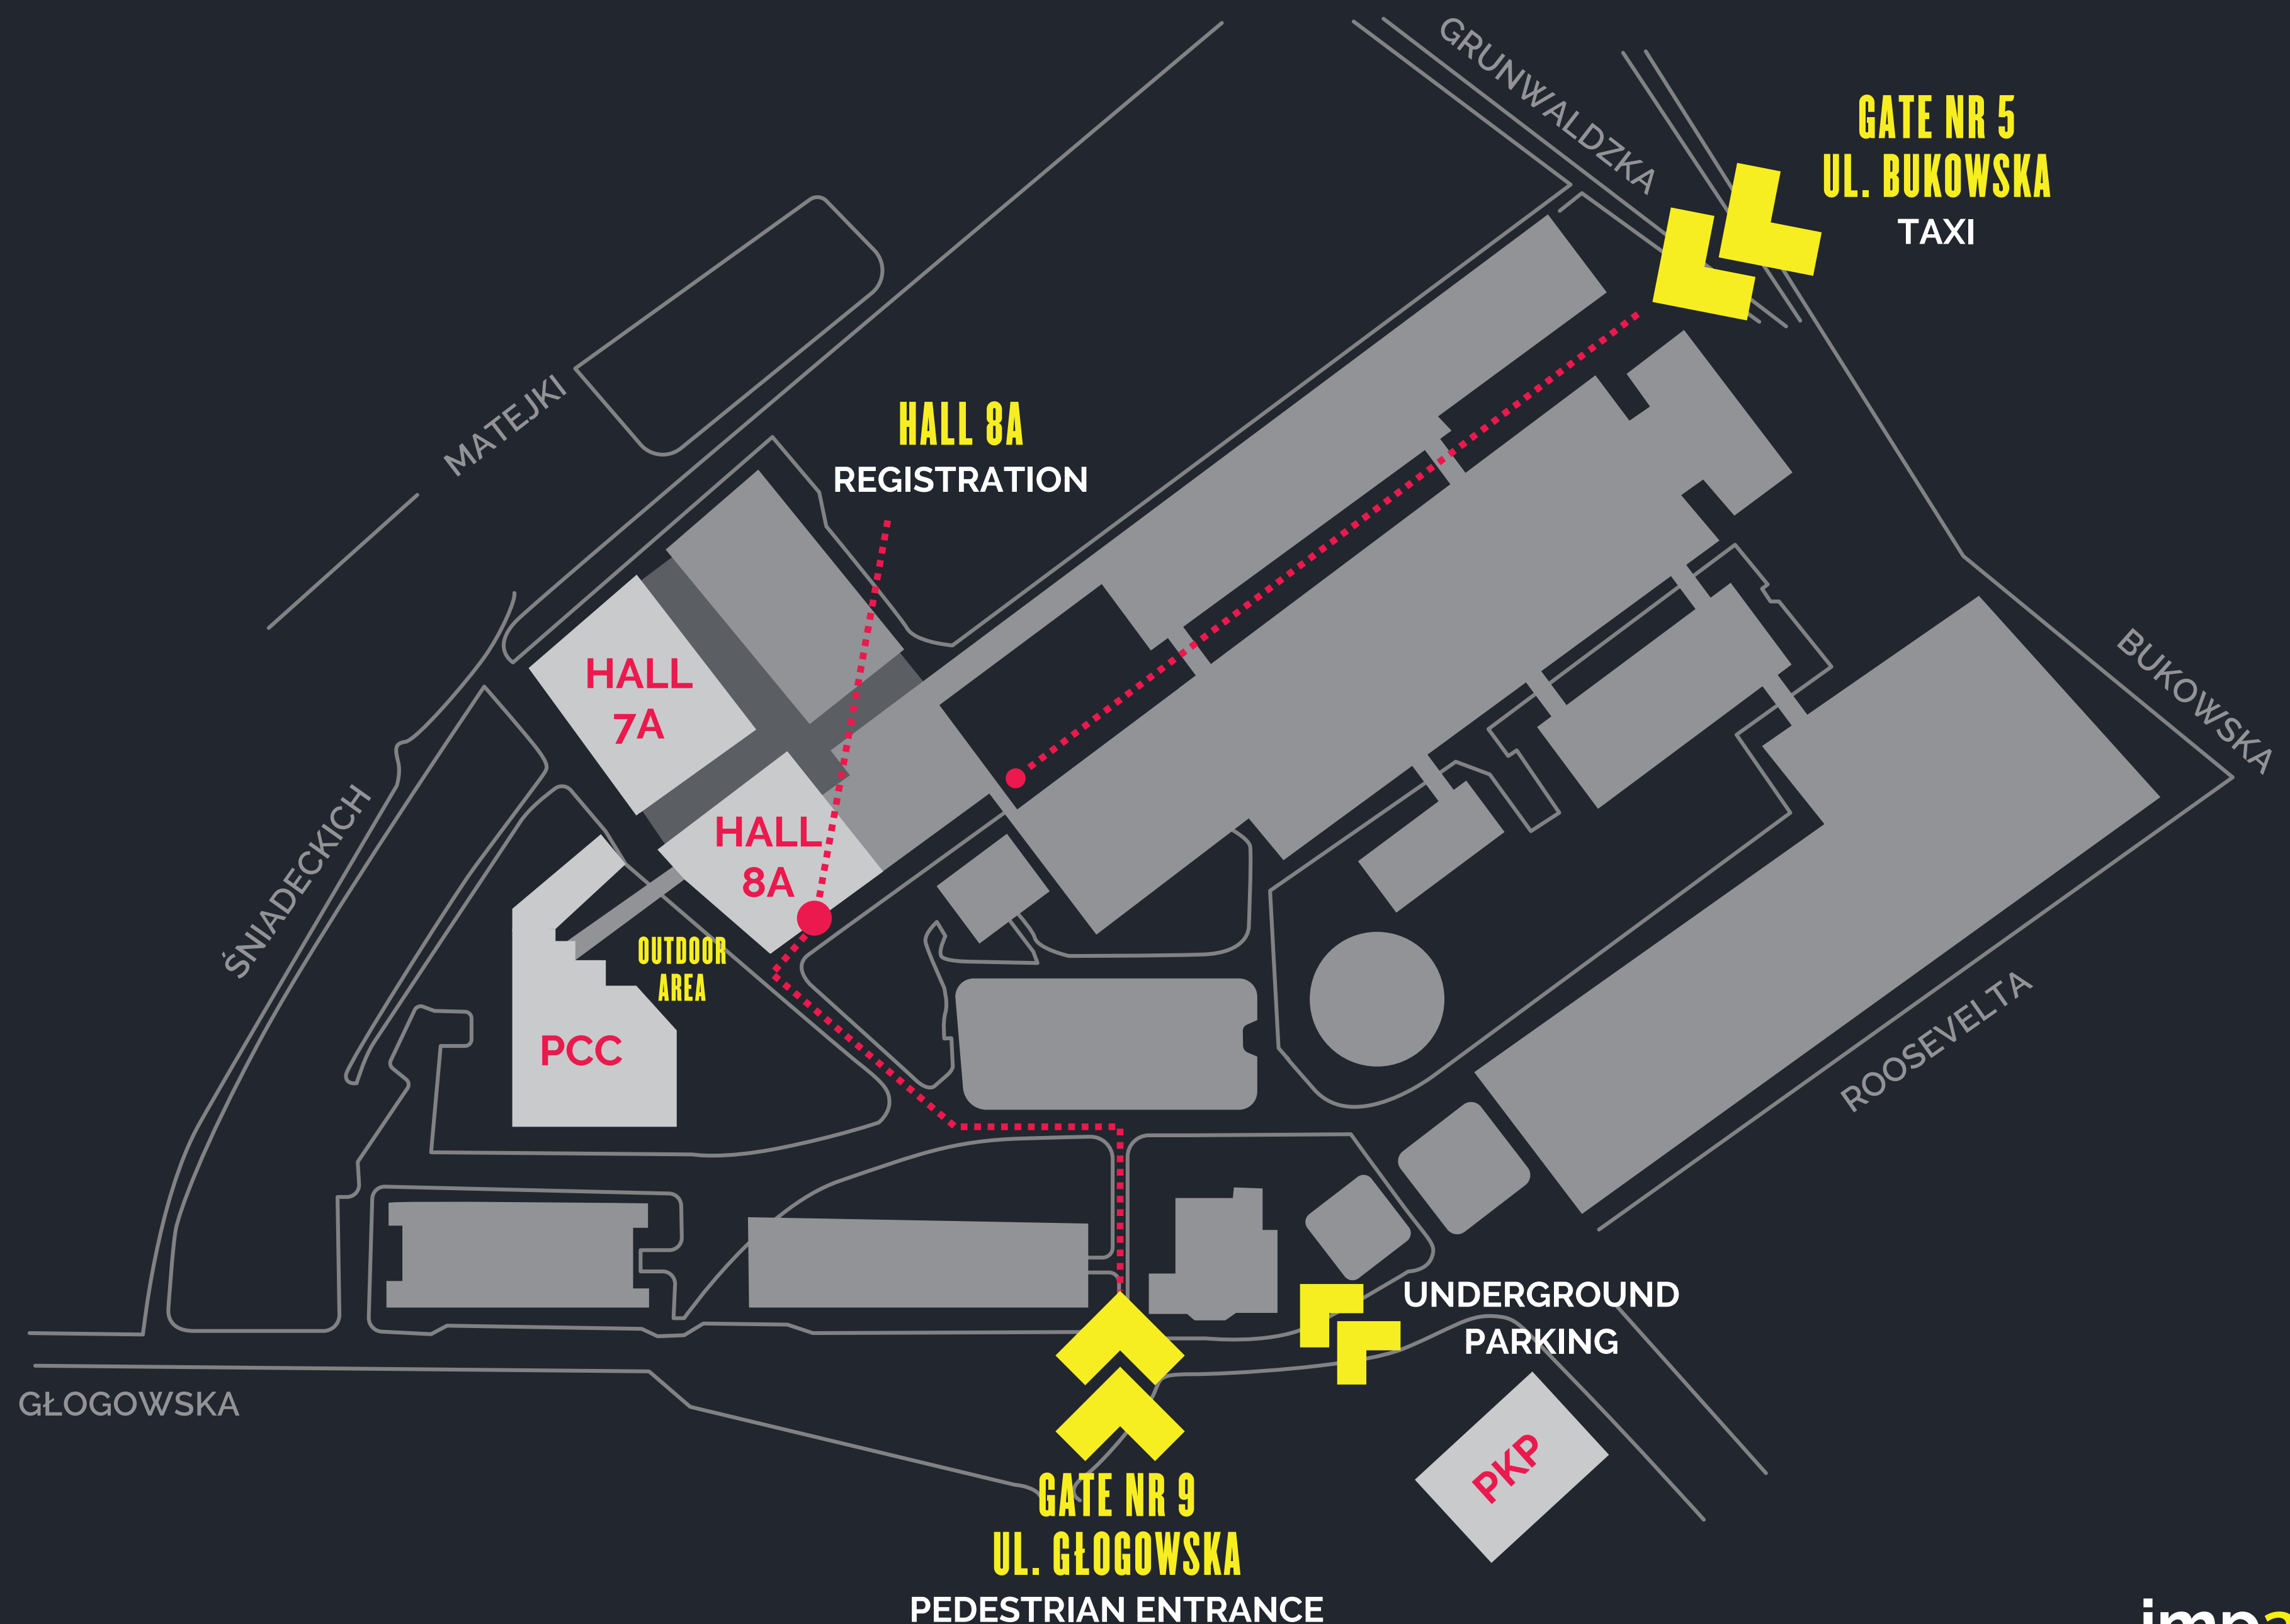

VENUE **MTP**

VENUE MTP

GARDEN CT

RESTAURANTS & CATERING

- BASILICO BISTRO
- OREGANO & WINE
- MASTERCARD ZONE
- SAFFRON
- VANILLA
- CINNAMON

EAT & MEET ZONE OUTDOOR AREA

- FOOD TRUCKS
- PARTNER ZONES

PCC

- STAGE 1 - 6
- SPEAKERS & EXECUTIVE CLUB
- SPEAKERS MEETING POINT
- PARTNER ZONES
- ROUNDTABLES 1-2
- MEETING ROOMS
- MEDIA ZONE
- FIRST AID POINT

HALL 7A

- IMPACT ARENA
- THREE SEAS STARTUP CITY
- UKRAINIAN HOUSE
- MOON ZONE
- PARTNER ZONES