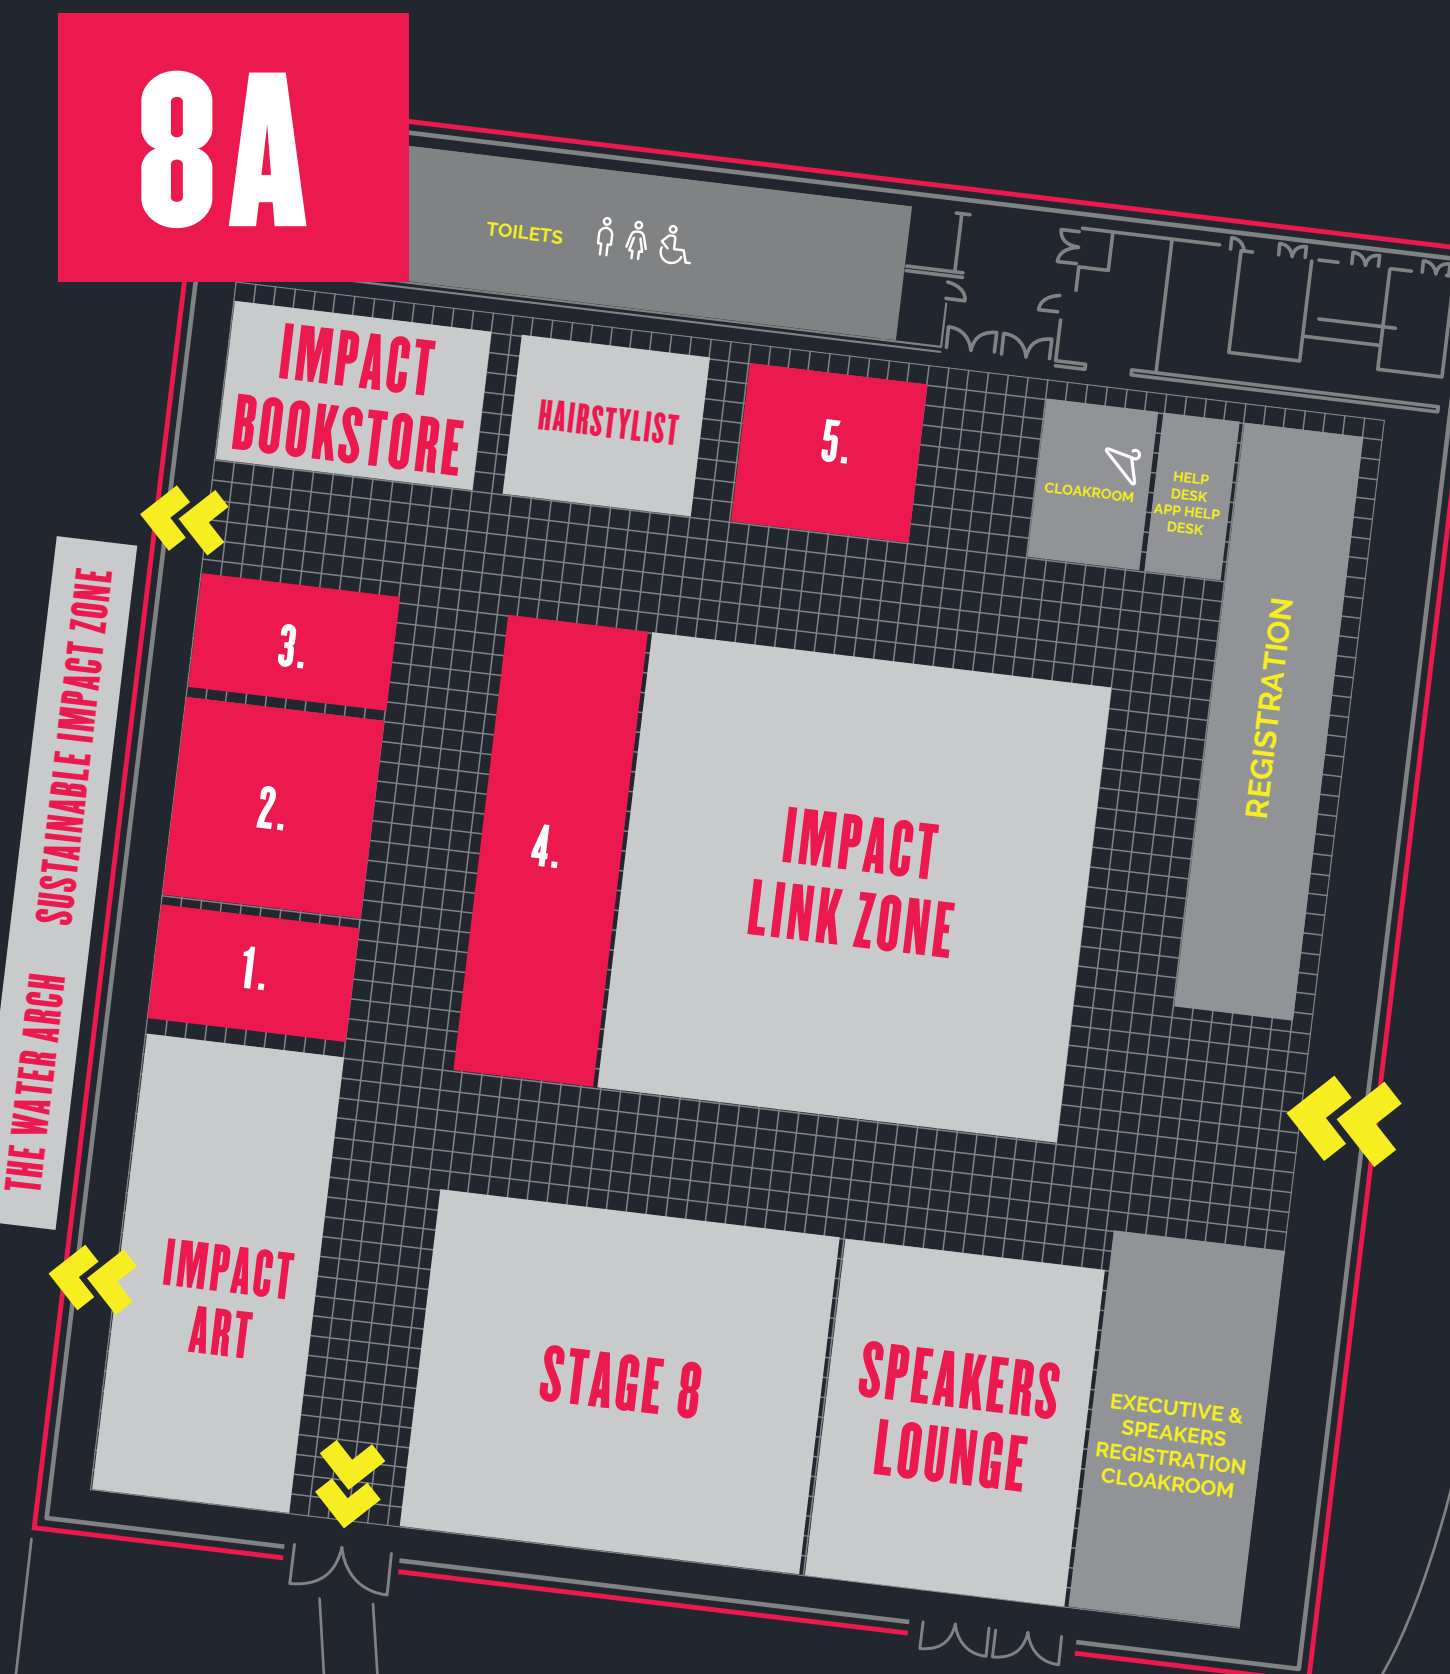

- STAGE 1 - 6
- SPEAKERS & EXECUTIVE CLUB
- SPEAKERS MEETING POINT
- PARTNER ZONES
- ROUNDTABLES 1-2
- MEETING ROOMS
- MEDIA ZONE
- FIRST AID POINT

HALL 7A

- IMPACT ARENA
- THREE SEAS STARTUP CITY
- UKRAINIAN HOUSE
- MOON ZONE
- PARTNER ZONES

HALL 8A

- STAGE 8
- IMPACT LINK ZONE
- IMPACT BOOKSTORE
- IMPACT ART
- PARTNER ZONES
- SPEAKERS LOUNGE
- CLOAKROOM
- REGISTRATION

PO PCC

PARTNER ZONES

- 1. PCSS
- 2. DELL TECHNOLOGIES

MEDIA ZONE

- 1. 300 GOSPODARKA
- 2. BRIEF
- 3. BUSINESS INSIDER
- 4. DZIENNIK GAZETA PRAWNA
- 5. GAZETA BANKOWA
- 6. INNPOLAND
- 7. INTERIA
- 8. MMP
- 9. MONEY.PL
- 10. MY COMPANY
- 11. PAP
- 12. PULS BIZNESU
- 13. RADIO 357
- 14. RMF FM
- 15. RZECZPOSPOLITA
- 16. SUPER BIZNES

P1 PCC

PARTNER ZONES

- 1. CAFÉ FRANCE CCIFP
- 2. PULS BIZNESU
- 3. mObywatel
- 3. NASK
- 4. MAKi

GARDEN CITY
RESTAURANTS & CATERING

- 1. BASILICO BISTRO - LUNCH
- 2. OREGANO & WINE
- 3. MASTERCARD ZONE
- 4. SAFFRON - LUNCH
FOR SPEAKERS & PARTNERS
- 5. VANILLA
- 6. CINNAMON

8A HALL

PARTNER ZONES

1. TECHNOGYM
2. B&B ITALIA
3. AUDI
4. VOGUE POLSKA
5. PEKAO S.A.

EAT & MEET ZONE
OUTDOOR AREA

PCC, STAGE 1-6

impact'23

8A HALL

PARTNER ZONES