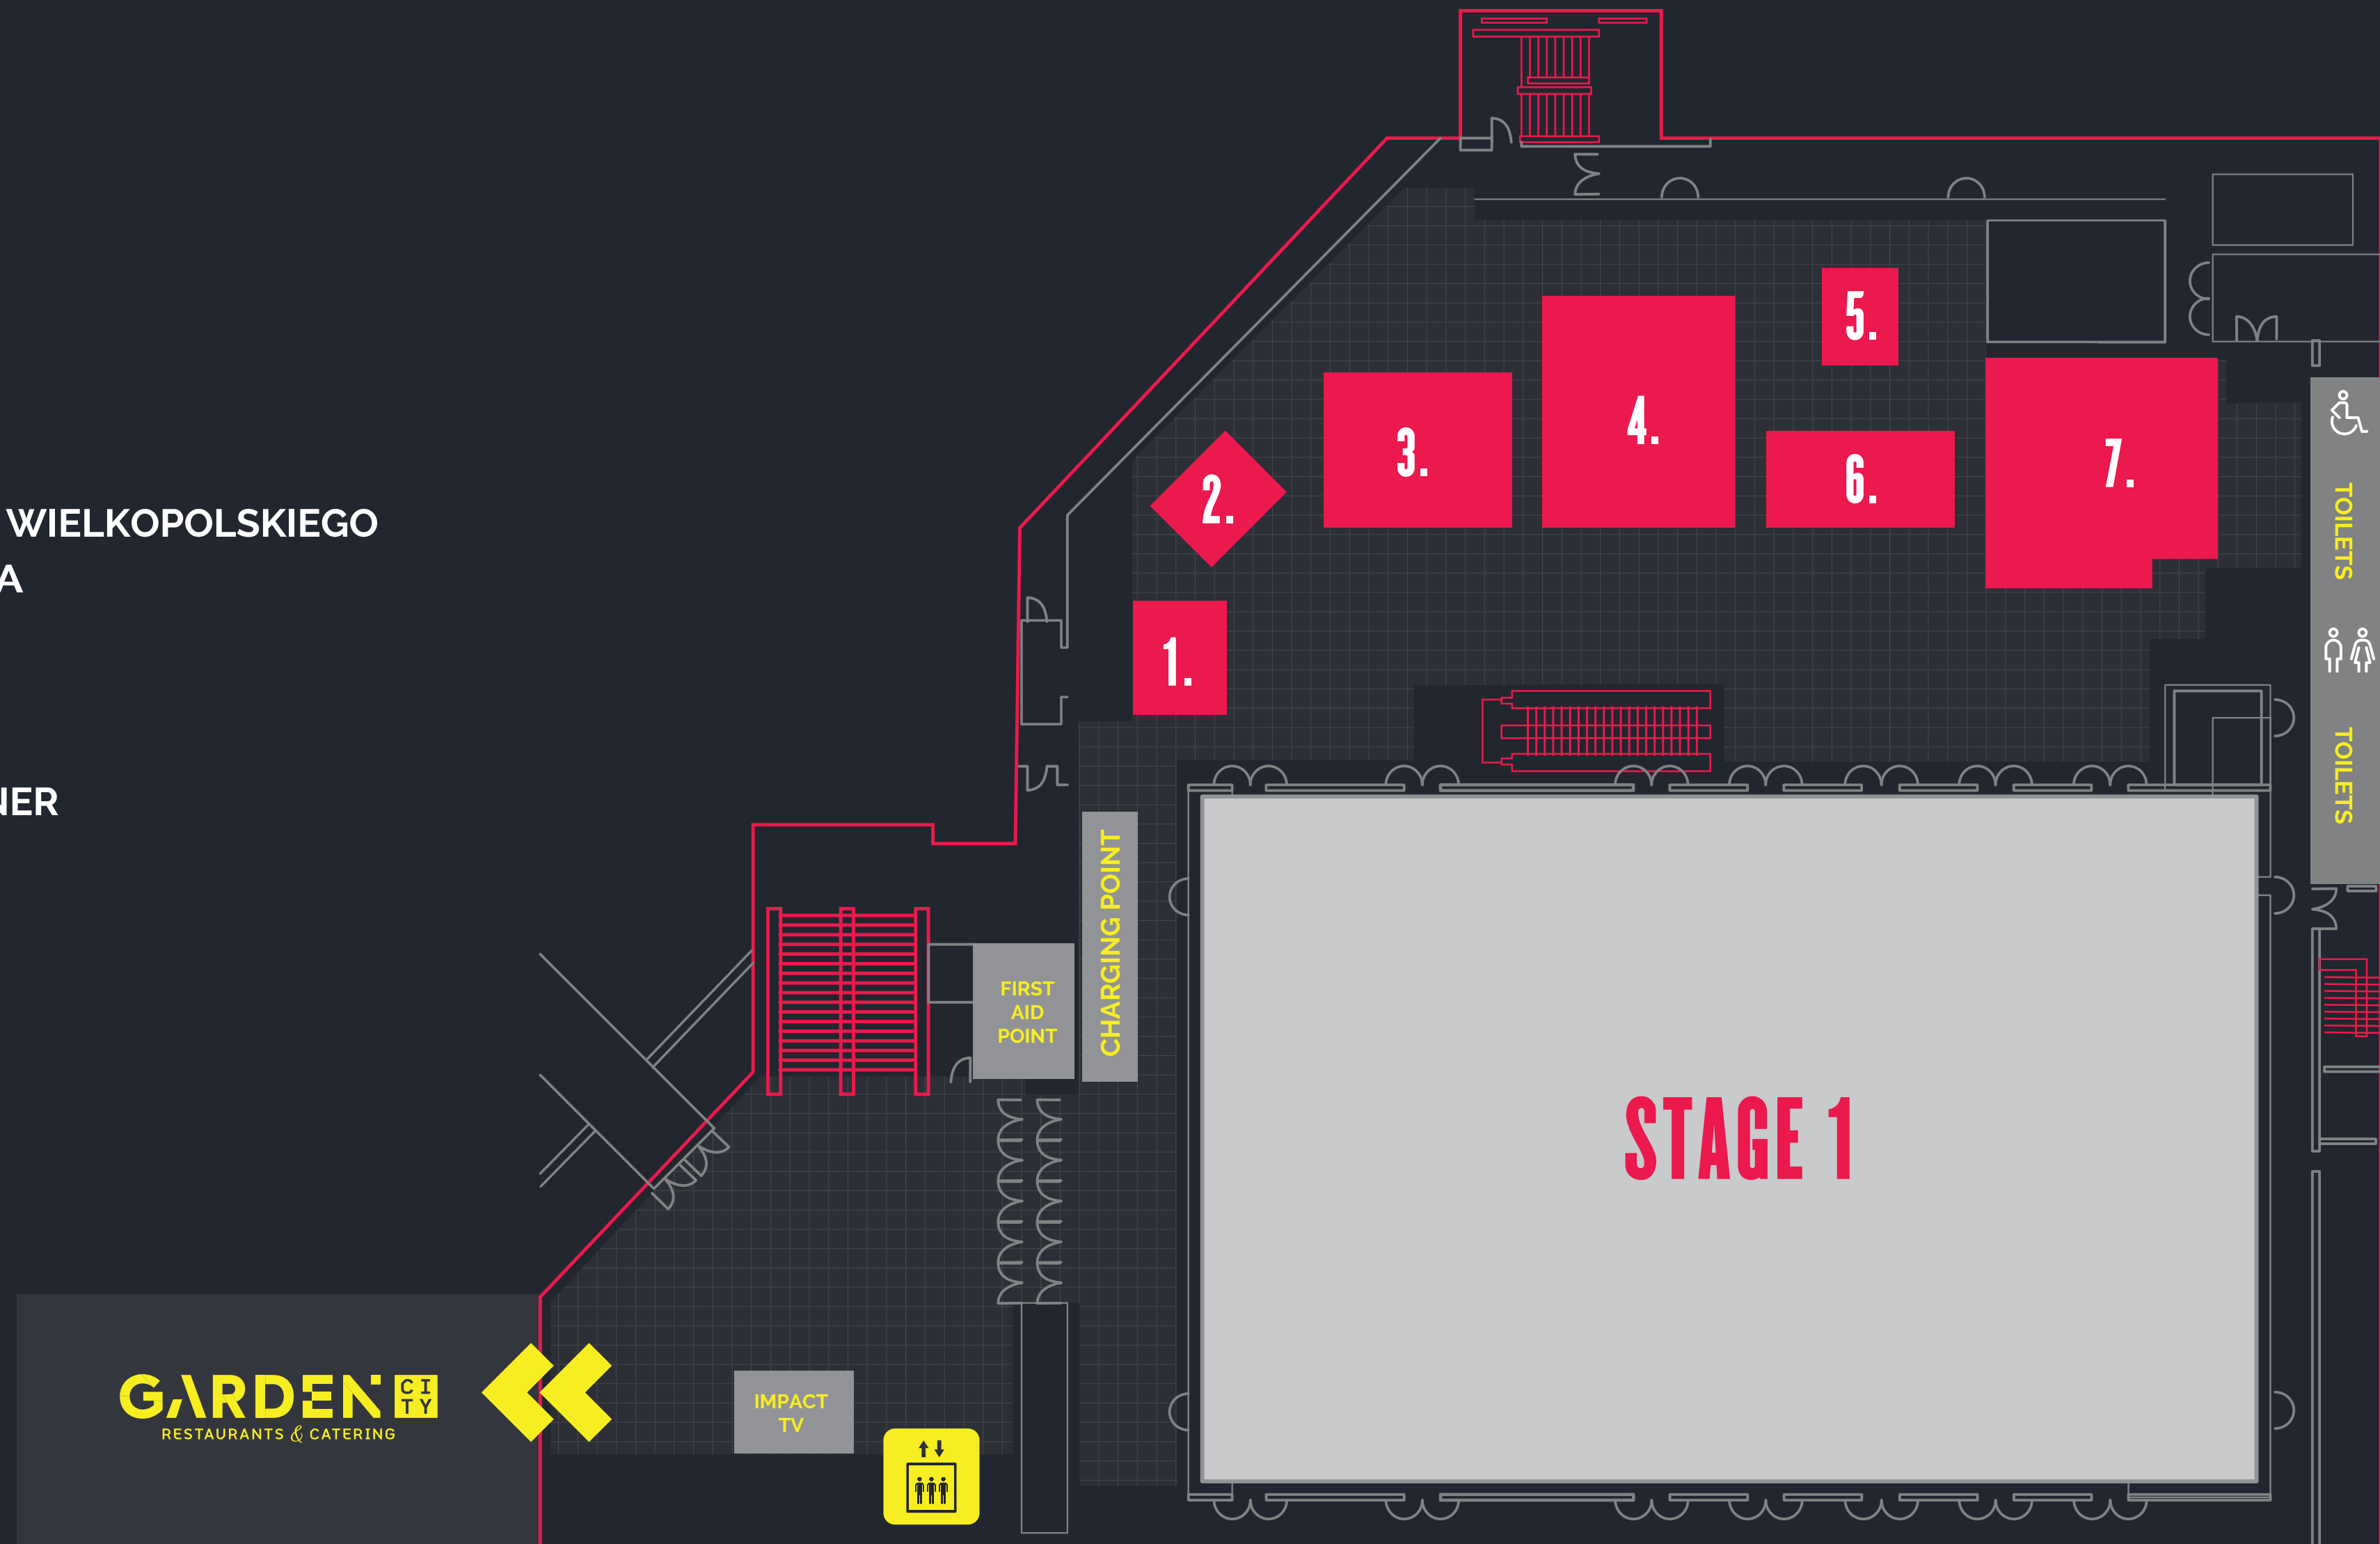

P2 PCC

PARTNER ZONES

1. MIASTO POZNAŃ
2. SAMORZĄD WOJEWÓDZTWA WIELKOPOLSKIEGO
3. SANTANDER BANK POLSKA
4. GOOGLE
5. ALLEGRO
6. BGK + 3W
7. GRUPA ŻABKA & AmCham DINER

1. BASILICO BISTRO - LUNCH
2. OREGANO & WINE
3. MASTERCARD ZONE
4. SAFFRON - LUNCH
  FOR SPEAKERS & PARTNERS
5. VANILLA
6. CINNAMON