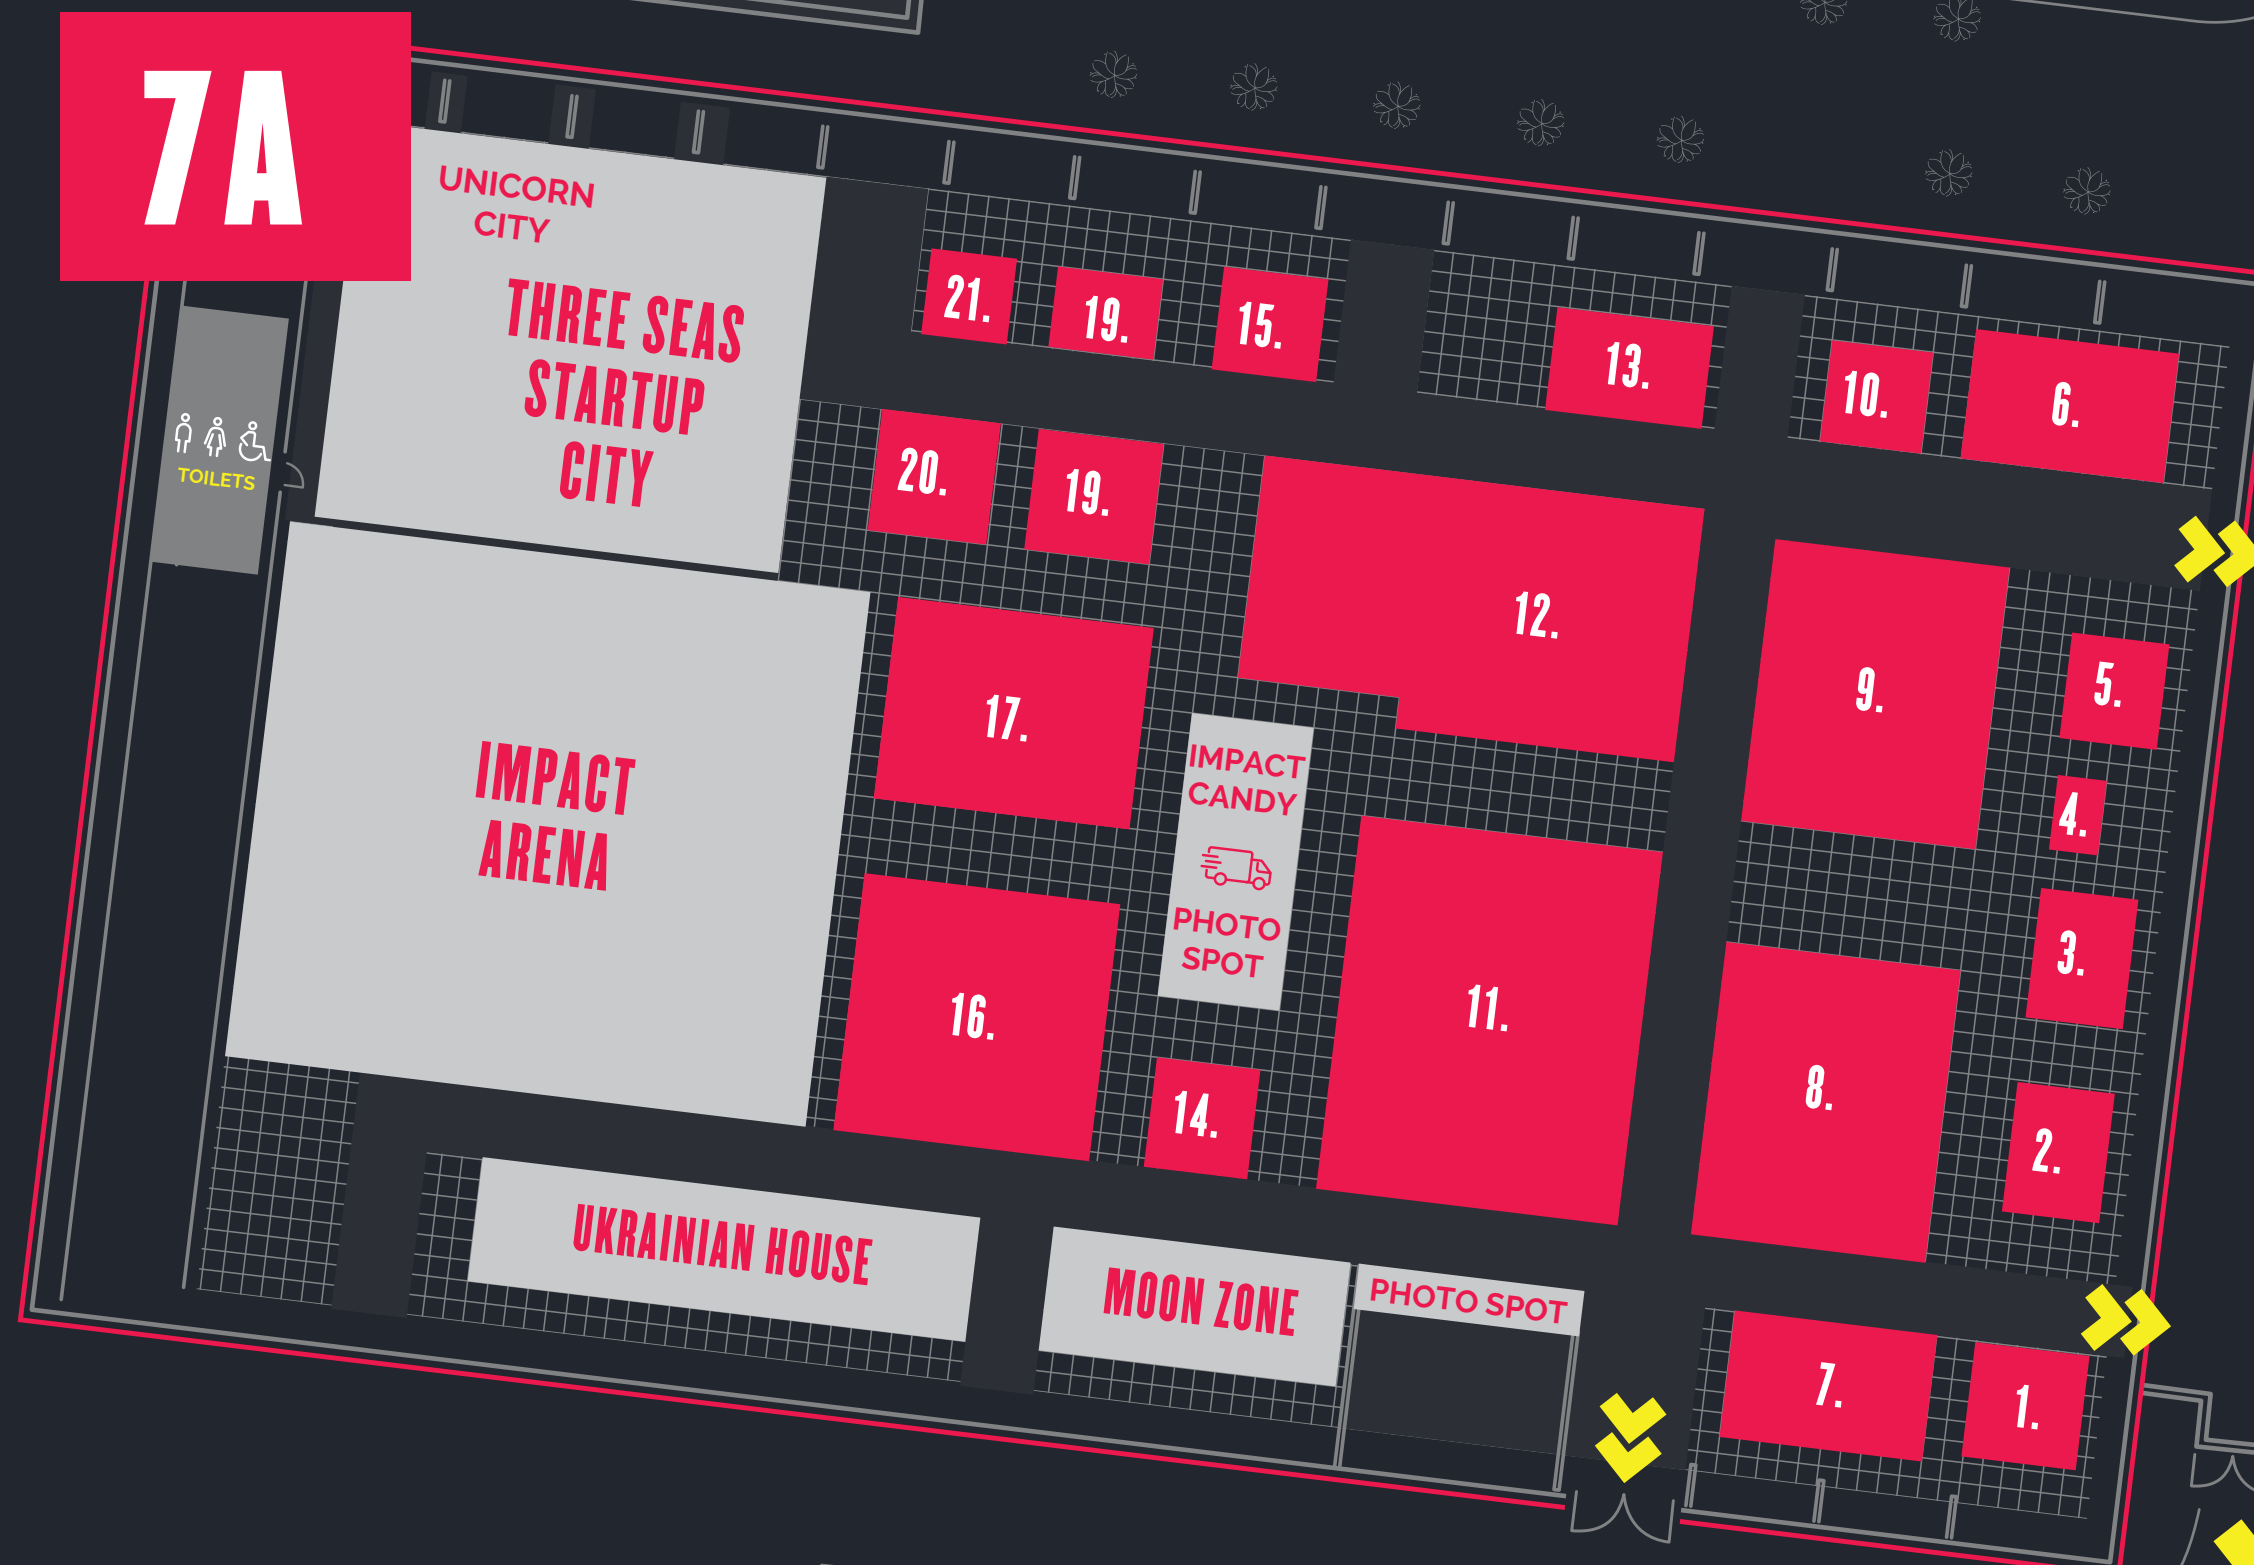

- STAGE 1 - 6
- SPEAKERS & EXECUTIVE CLUB
- SPEAKERS MEETING POINT
- PARTNER ZONES
- ROUNDTABLES 1-2
- MEETING ROOMS
- MEDIA ZONE
- FIRST AID POINT

HALL 7A

- IMPACT ARENA
- THREE SEAS STARTUP CITY
- UKRAINIAN HOUSE
- MOON ZONE
- PARTNER ZONES

P2 PCC

PARTNER ZONES

- 1. MIASTO POZNAŃ
- 2. SAMORZĄD WOJEWÓDZTWA WIELKOPOLSKIEGO
- 3. SANTANDER BANK POLSKA
- 4. GOOGLE
- 5. ALLEGRO
- 6. BGK + 3W
- 7. GRUPA ŻABKA & AmCham DINER

- 1. BASILICO BISTRO - LUNCH
- 2. OREGANO & WINE
- 3. MASTERCARD ZONE
- 4. SAFFRON - LUNCH
FOR SPEAKERS & PARTNERS
- 5. VANILLA
- 6. CINNAMON

8A HALL

PARTNER ZONES

1. TECHNOGYM
2. B&B ITALIA
3. AUDI
4. VOGUE POLSKA
5. PEKAO S.A.

EAT & MEET ZONE
OUTDOOR AREA

PCC, STAGE 1-6

impact'23

8A HALL

PARTNER ZONES